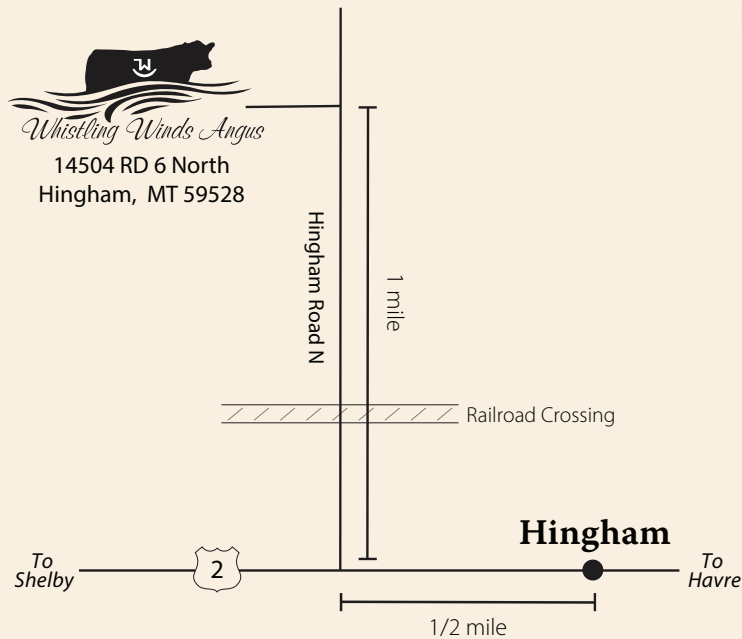

Casey Solomon, DVM • Milk River Reproduction
 406.945.1355 • 9845 Bullhook Rd • Havre, MT 59501

Thanks for joining us!

Whistling Winds Angus

Whistling Winds Angus
has finally moved home!

Whistling Winds Angus